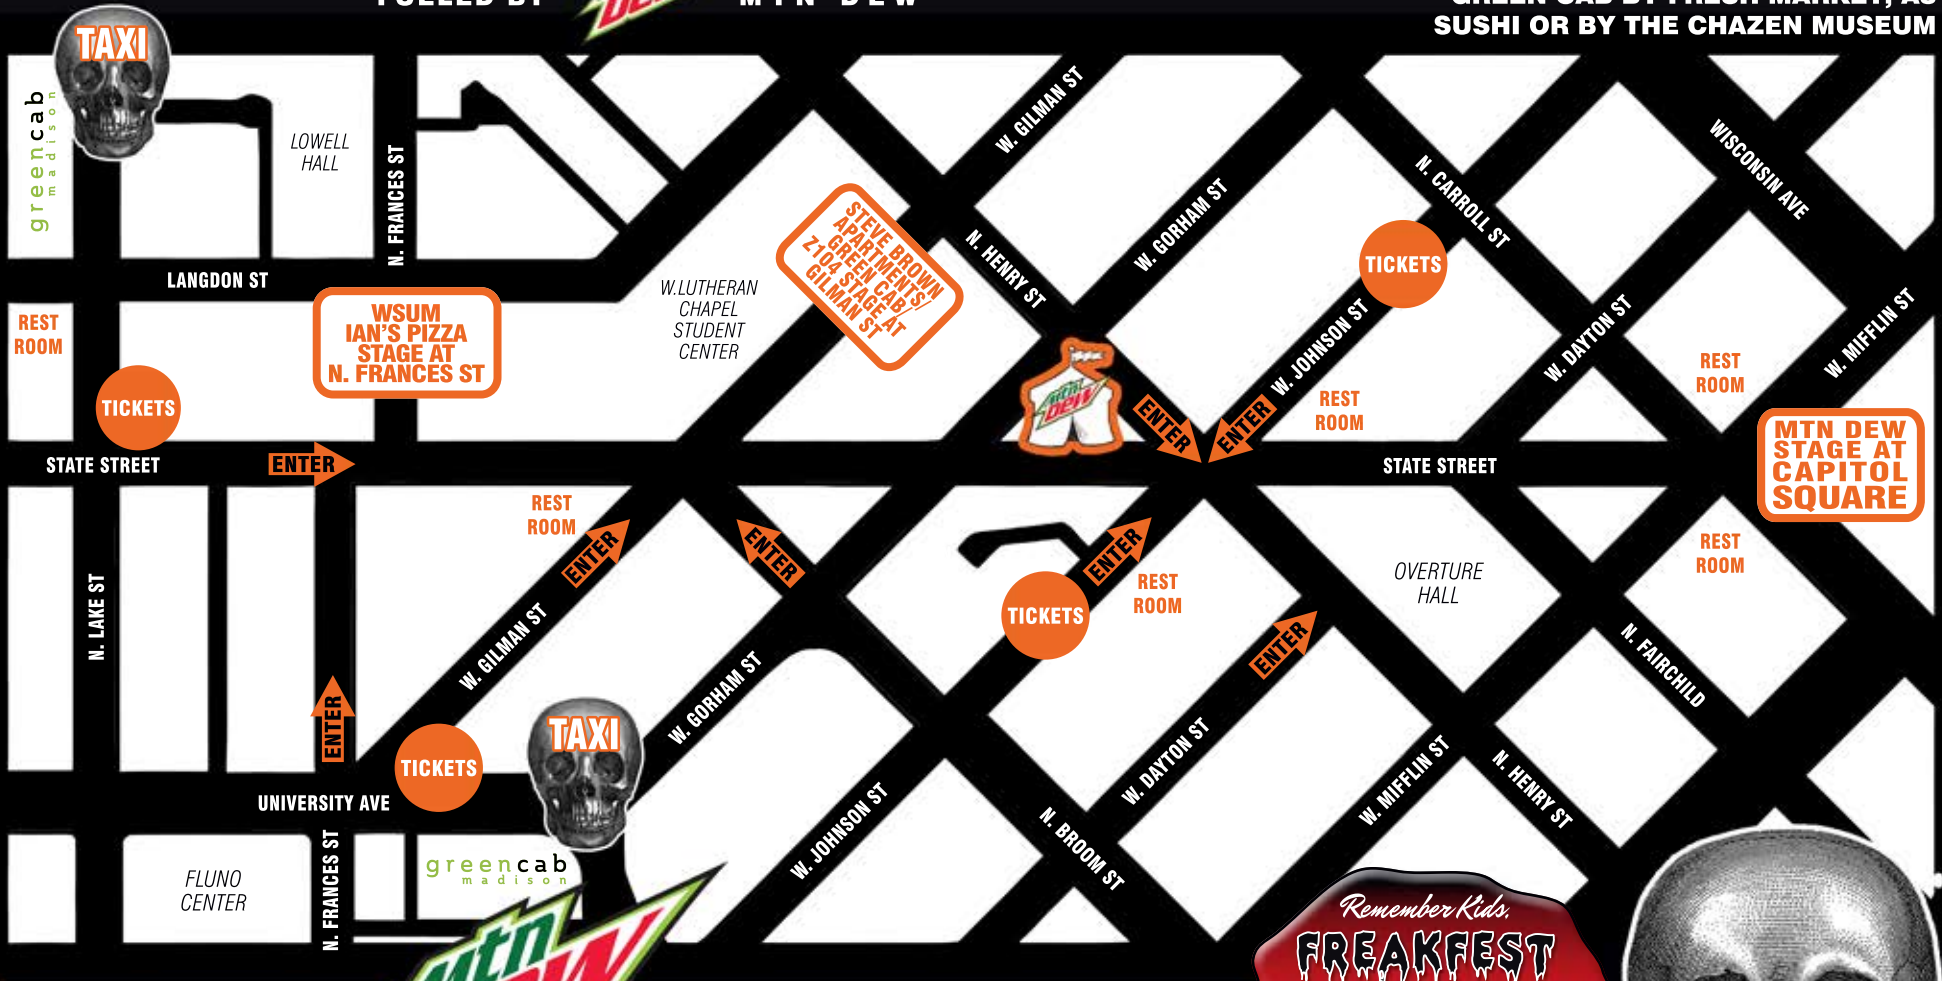

OCTOBER 28 | STATE STREET | MADISON, WI

FREAKFEST 2017

NEED A RIDE? LOOK FOR GREEN CAB ON WEST WASHINGTON BETWEEN FAIRCHILD & THE SQUARE

IF HEADING EAST OR NORTH FROM THE CAPITOL HEAD TO THE CONCOURSE/MATC AREA AND IF HEADING FROM CAMPUS SIDE FIND GREEN CAB BY FRESH MARKET, A8 SUSHI OR BY THE CHAZEN MUSEUM

FUELED BY  MTN DEW

FUELED BY

MADFREAKFEST.COM

Remember Kids,
FREAKFEST
is a
Glass-Free Event!